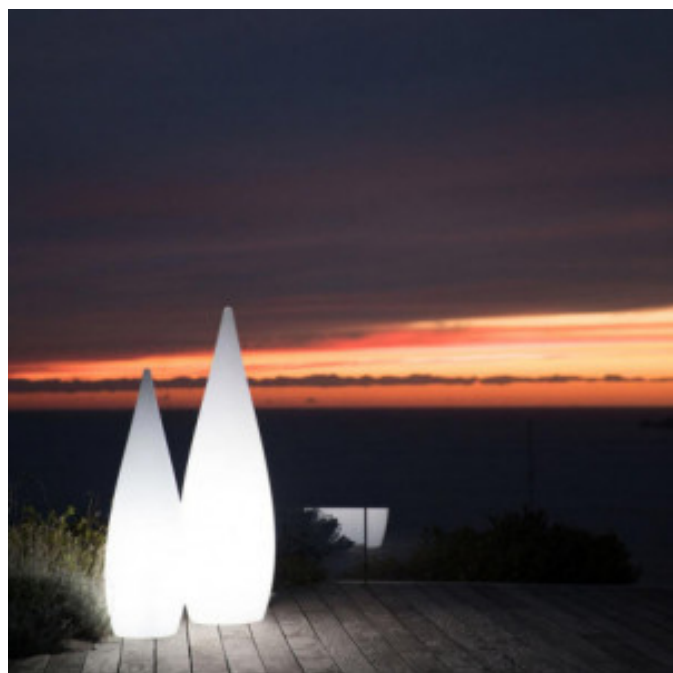

Wired Drop Outdoor Lamp Post - Classy 120 cm

LYCLASSYW120

Lumisky
your personal light designer

Product Features:

Height (mm) : 1200	Color : white	Diameter (mm) : 340
Protection index (IP) : ip44	Field of use : interior-and-exterior	Type of Lamp : wired
Lamp : street-lamp	lumens : 1620	brightness : cold-white