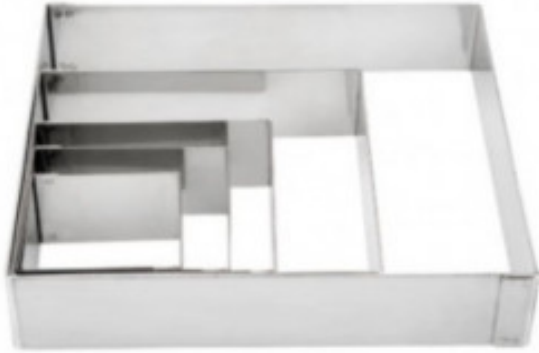

# Square Pastry Frame - 8 x 8 cm

LR68480

## Product Features:

<b>Pierced</b> : no	<b>Length (mm)</b> : 80	<b>Depth (mm)</b> : 80
<b>Height (mm)</b> : 40	<b>Weight (kg)</b> : 0.17	<b>Subject</b> : stainless-steel
<b>Country of Manufacture</b> : china	<b>Color</b> : silver-stainless-steel	<b>Dishwasher safe</b> : yes
<b>Microwave cooking</b> : no	<b>Baking in the oven</b> : yes	<b>Shape</b> : square
<b>Freezer use</b> : yes	<b>Type of stainless steel</b> : stainless-steel-18-10	<b>type-of-mold</b> : square