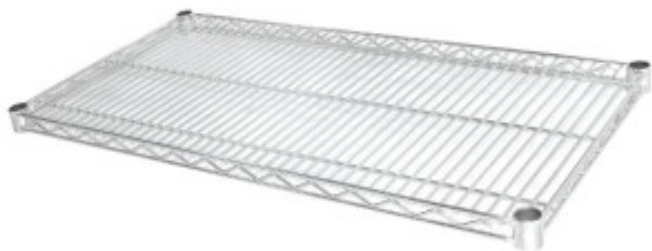

Metal Shelves - W 1220 x D 610 mm - Set of 2

GEU893

VOGUE

This **Set of 2 Metal Shelves** in nickel-plated stainless steel and chrome can be combined to create a storage system that fits any space. It has a length of 1220 mm and shelf clips included.

Product Features:

Number of Levels : 4

Length (mm) : 1220

Depth (mm) : 610

Weight (kg) : 11.4

Subject : stainless-steel

Type of stainless steel : nickel-plated-stainless-steel

type-of-shelf : grilled

Informations Logistiques :

Largeur : 1250 mm

Profondeur : 620 mm

Hauteur : 90 mm